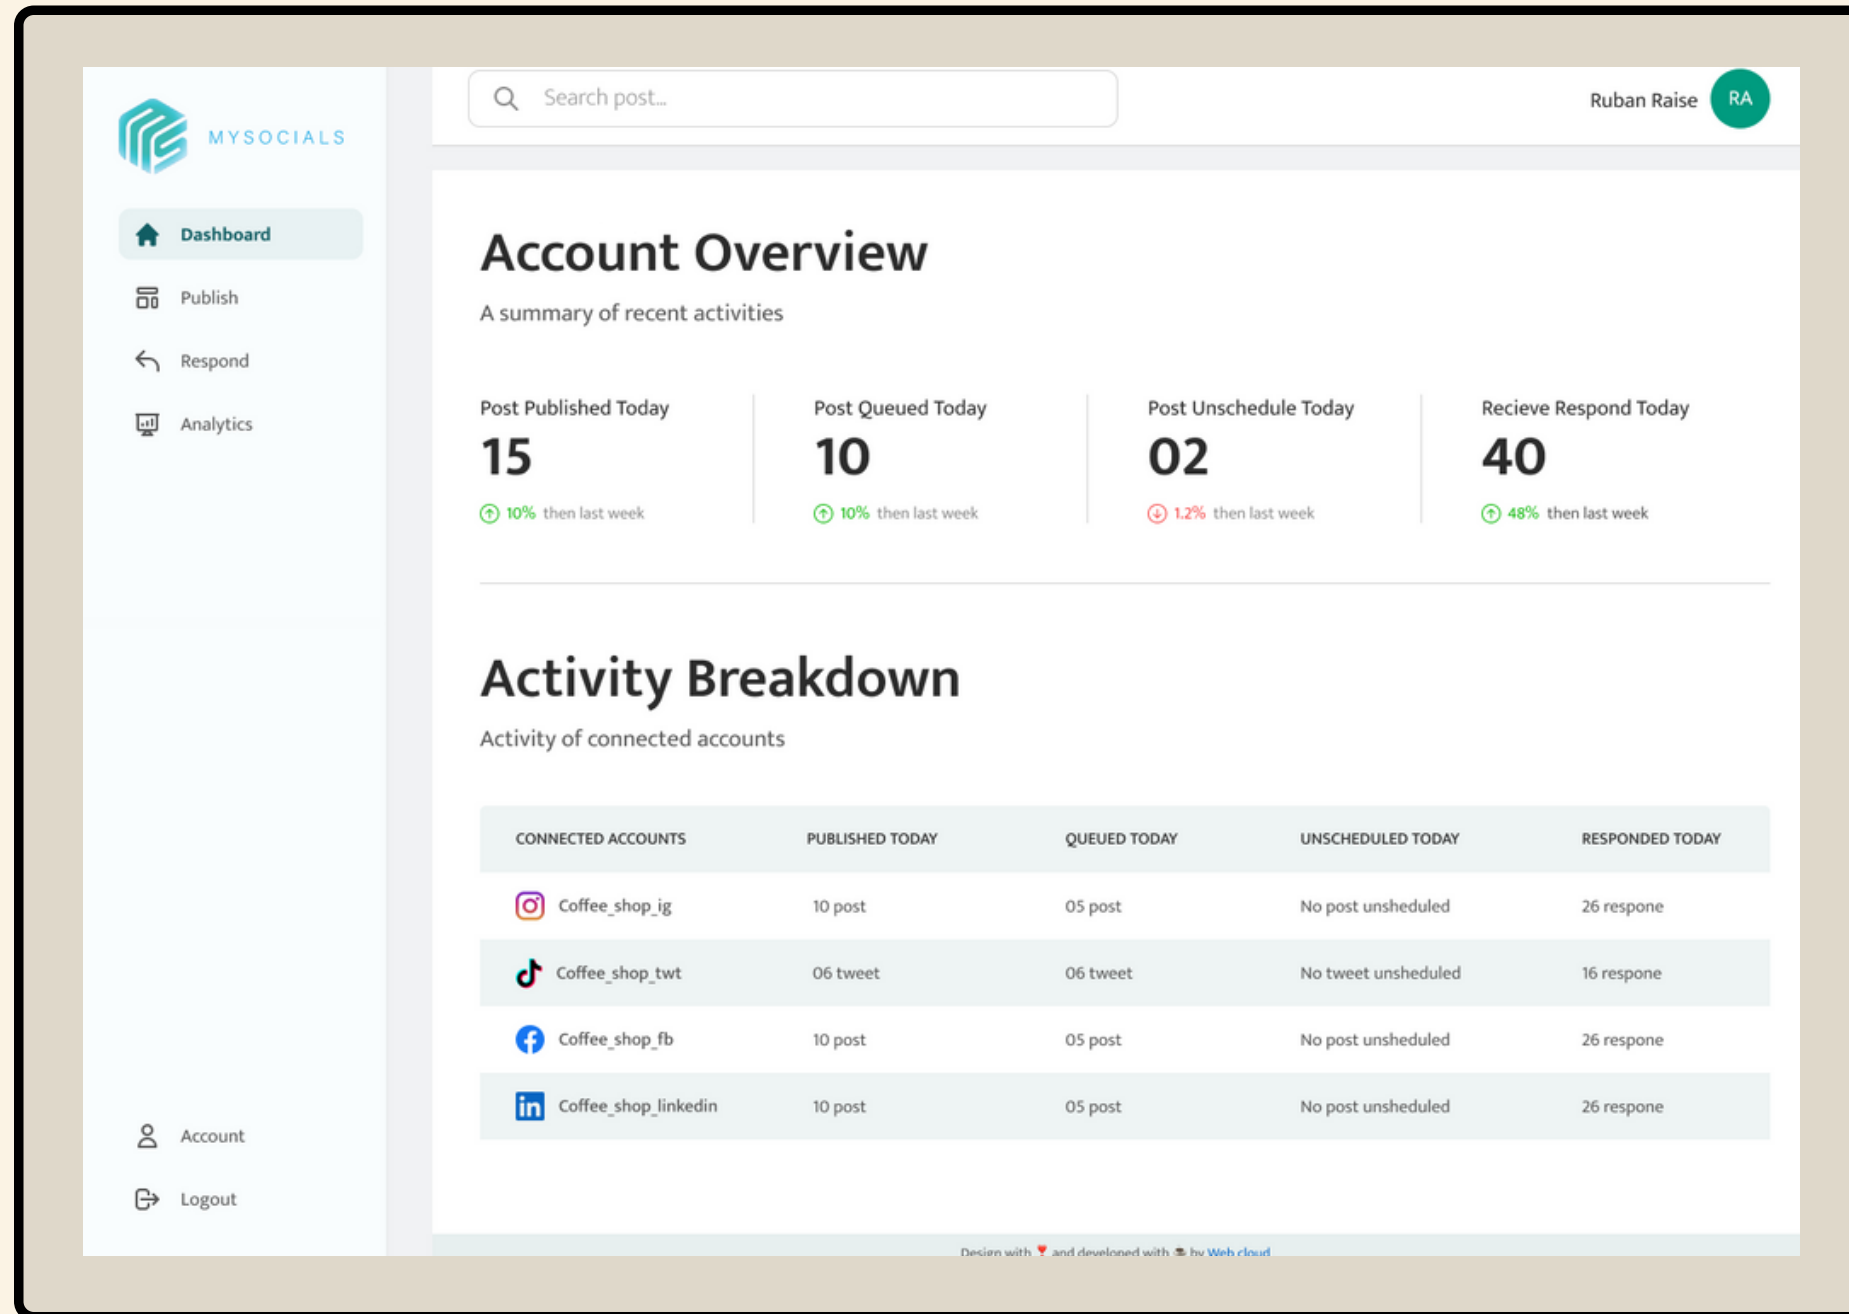

WEBSITE DESIGN AND DEVELOPMENT

The first-place customers turn to and one of the most crucial components in their evaluation of your brand is your company's website. You are setting yourself up for failure if your website is badly created, doesn't provide a satisfying user experience, or doesn't appear professional.